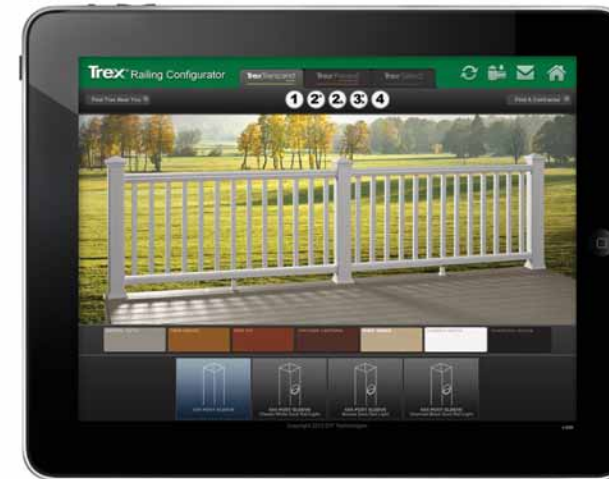

Select decking in Woodland Brown

The bright idea

The dimmable glow of four Trex® Deck Lighting™ options—two of which are railing options—creates the right mood lighting right under the moonlight.

- » Low voltage LEDs are cool to the touch
- » LEDs are rated up to 40,000 hours and use up to 75% less energy than traditional incandescent lighting
- » Build into a new deck or retrofit into an existing one

Resources

Want to give your railing designs a test run? Mix and match colors, pre-design configurations and check railing item numbers for easy ordering with our **TREX® COLOR VISUALIZER**, now updated with all our railing lines. Simply download for free from the App Store to get started.