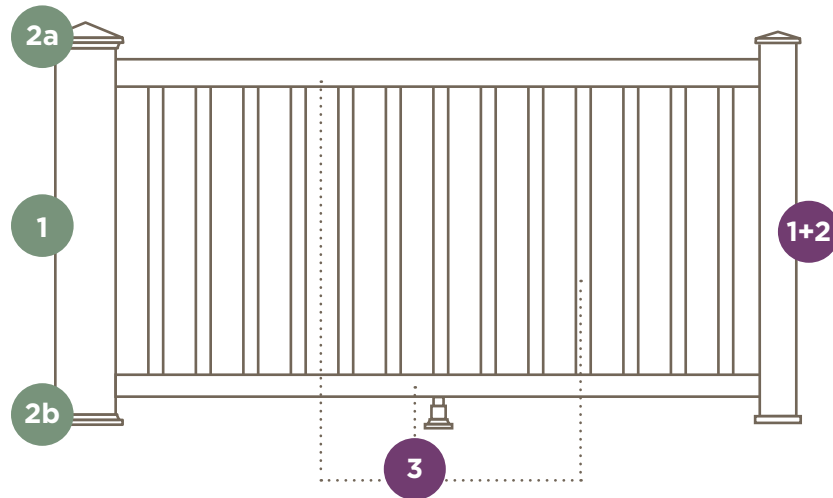

Trex post sleeves, post sleeve caps and post sleeve skirts are the starting points of our railing lines. They are available in the seven Transcend® railing colors.

AVAILABLE COLORS

AVAILABLE COLORS

Minimalist style, maximum strength

Aluminum's superior strength enables the minimalist design of Trex® Reveal™, perfected by a choice of three neutral colors.

Here's how:
Trex Reveal is a 3-step process. Choose Reveal aluminum posts (which include a cap* & skirt) for steps 1 & 2, and pair with a rail & baluster kit (step 3).