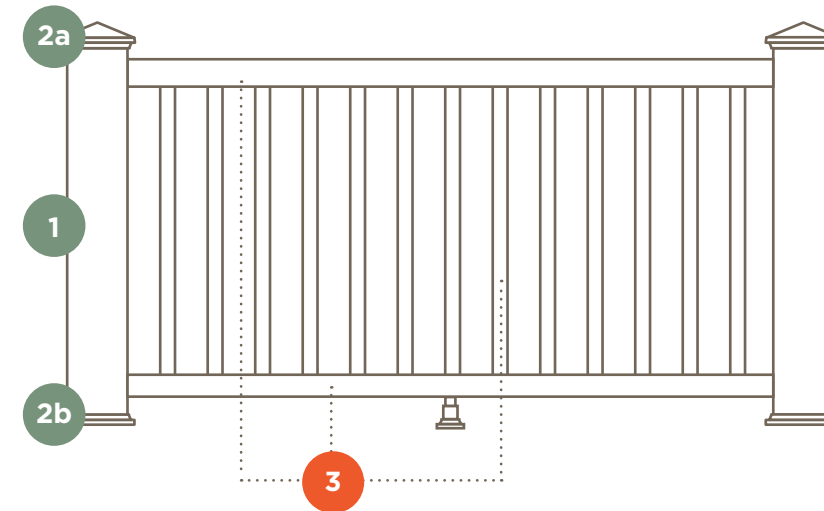

1+2 ALUMINUM POSTS

Crossover

The top rail is installed on top of crossover posts to create a continuous graspable handrail.

Traditional

The top rail is installed between traditional posts, which include an attached post cap.

3 RAIL & BALUSTER KITS

Top Rail

Round Baluster

Square Baluster

Bottom Rail

AVAILABLE COLORS

Streamlined and simple

Singular top and bottom rail shapes and square balusters keep things tidy, and the Classic White color works with any deck design.

Here's how:
Trex Select® is a 3-step process. Choose Trex® post sleeves, caps and skirts (steps 1 & 2) and pair with a Select rail & baluster kit (step 3).

Select Component Options

3 RAIL & BALUSTER KIT