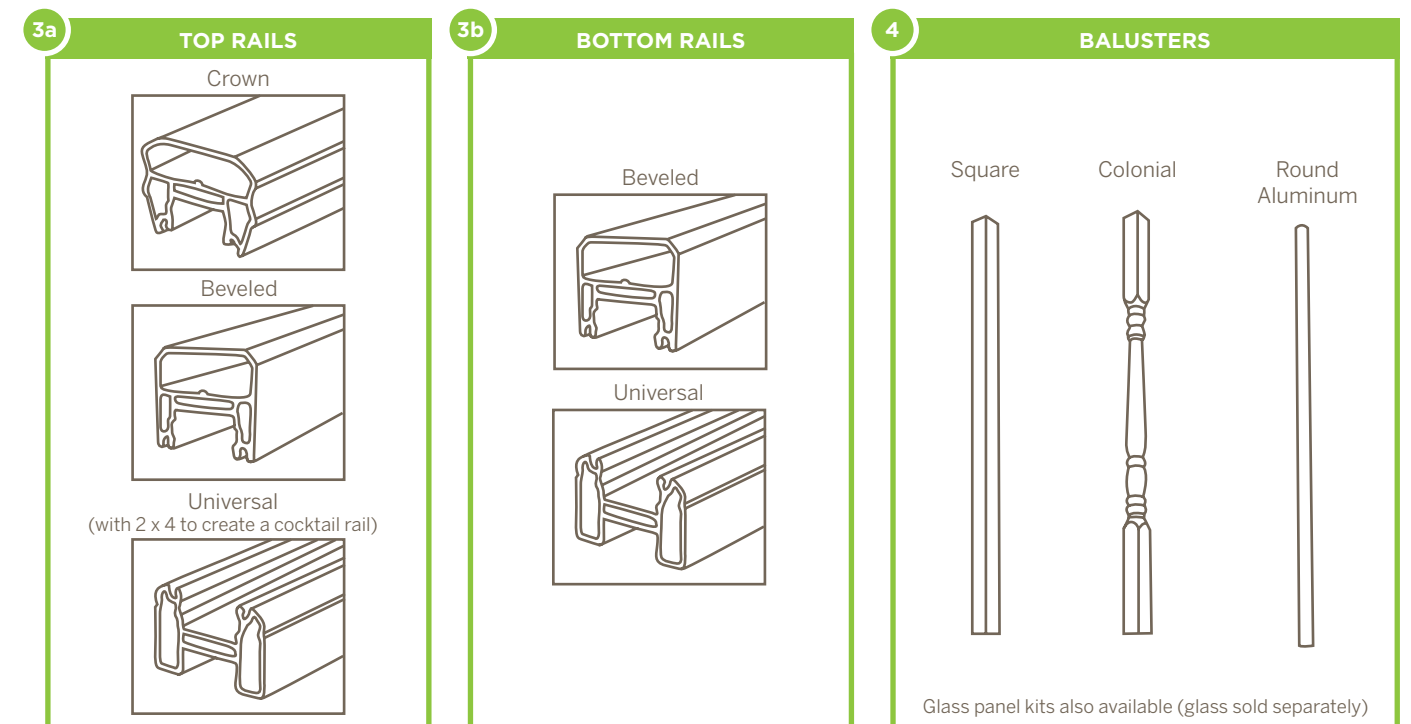

Transcend is a 5-step process. Choose Trex® post sleeves, caps and skirts (steps 1 & 2). Then choose rails and balusters for a custom design (steps 3-5).

Transcend also offers a simple, 3-step option if you choose a rail & baluster kit in Classic White.

5 ACCESSORY INFILL KIT
(Foot blocks, baluster spacers and hardware to match your rail color)

TREX® POST COMPONENTS TRANSCEND® RAILING REVEAL™ RAILING TREX SELECT® RAILING

Transcend Component Options

Trex Component Options

Trex post sleeves, post sleeve caps and post sleeve skirts are the starting points of our railing lines. They are available in the seven Transcend® railing colors.

AVAILABLE COLORS

AVAILABLE COLORS

Minimalist style, maximum strength

Aluminum's superior strength enables the minimalist design of Trex® Reveal™, perfected by a choice of three neutral colors.

Here's how:
Trex Reveal is a 3-step process. Choose Reveal aluminum posts (which include a cap* & skirt) for steps 1 & 2, and pair with a rail & baluster kit (step 3).