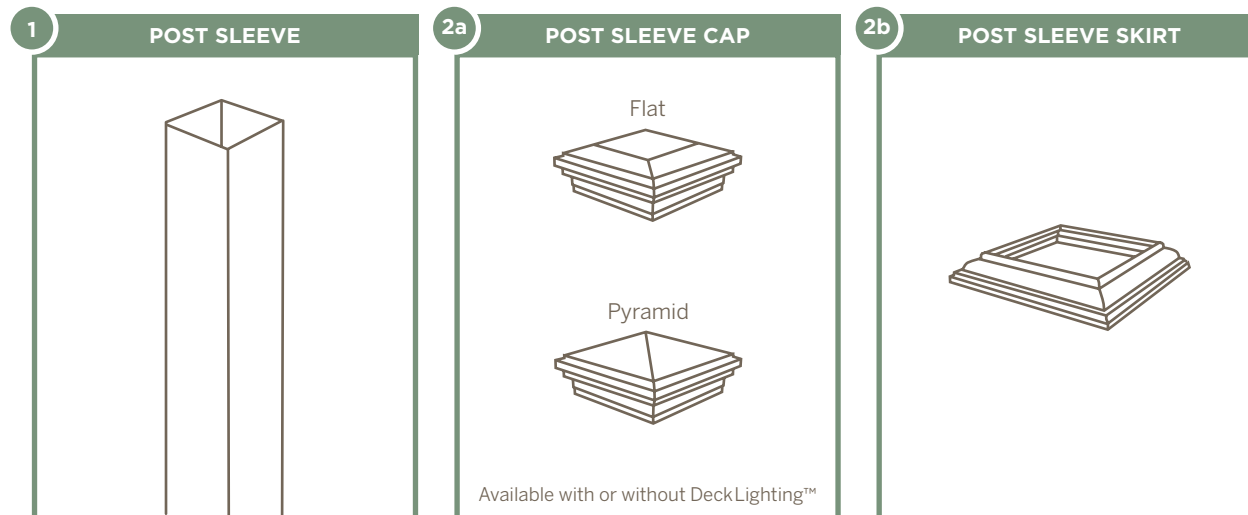

Transcend Component Options

Trex Component Options

Trex post sleeves, post sleeve caps and post sleeve skirts are the starting points of our railing lines. They are available in the seven Transcend® railing colors.

AVAILABLE COLORS