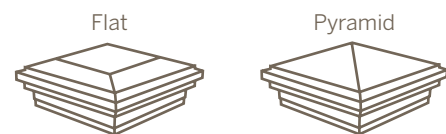

DeckLighting Options

POST CAP LIGHTS